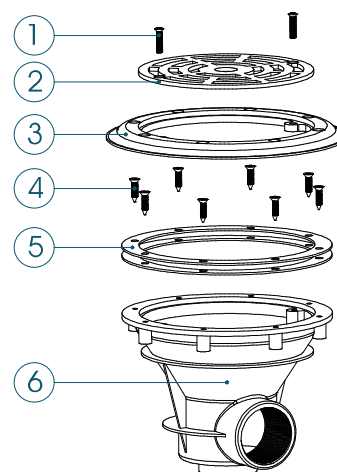

# main drain

SPARE

DRAIN SERIES FOR CONCRETE POOLS			
Code	Spare Parts Code	Description	Quantity
1	02040101-0003	Bolt M5*10	2
2	02040101-0002	Filtering Lid	1
3	02040101-0001	Main Drain	1

## PLASTIC MAIN DRAIN WITH SUPPORT RING SPARE

Code	Spare Parts Code	Description	Quantity
1	02040101-0003	Bolt M5*10	2
2	02040101-0002	Filtering Lid	1
3	02040101-0001	Main Drain	1

DRAIN SERIES FOR LINER POOLS			
Code	Spare Parts Code	Description	Quantity
1	02040102-0005	Bolt M5*10	2
2	02040101-0002	Filtering Lid	1
3	02040102-0002	Block Loop	1
4	02040102-0004	Self Offend Screw St5,5*25	8
5	02040102-0003	Rubber Seal Loop	2
6	02040102-0001	Main Drain	1