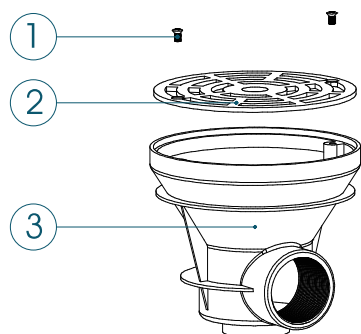

# main drain

SPARE

DRAIN SERIES FOR CONCRETE POOLS			
Code	Spare Parts Code	Description	Quantity
1	02040101-0003	Bolt M5*10	2
2	02040101-0002	Filtering Lid	1
3	02040101-0001	Main Drain	1

## PLASTIC MAIN DRAIN WITH SUPPORT RING SPARE

Code	Spare Parts Code	Description	Quantity
1	02040101-0003	Bolt M5*10	2
2	02040101-0002	Filtering Lid	1
3	02040101-0001	Main Drain	1

DRAIN SERIES FOR LINER POOLS			
Code	Spare Parts Code	Description	Quantity
1	02040102-0005	Bolt M5*10	2
2	02040101-0002	Filtering Lid	1
3	02040102-0002	Block Loop	1
4	02040102-0004	Self Offend Screw St5,5*25	8
5	02040102-0003	Rubber Seal Loop	2
6	02040102-0001	Main Drain	1