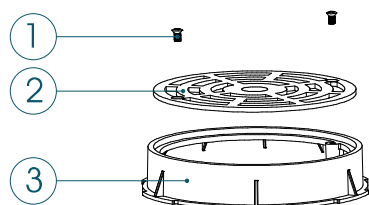

# main drain

SPARE

DRAIN SERIES FOR CONCRETE POOLS			
Code	Spare Parts Code	Description	Quantity
1	02040101-0003	Bolt M5*10	2
2	02040101-0002	Filtering Lid	1
3	02040101-0001	Main Drain	1

## PLASTIC MAIN DRAIN WITH SUPPORT RING SPARE

Code	Spare Parts Code	Description	Quantity
1	02040101-0003	Bolt M5*10	2
2	02040101-0002	Filtering Lid	1
3	02040101-0001	Main Drain	1

DRAIN SERIES FOR LINER POOLS			
Code	Spare Parts Code	Description	Quantity
1	02040102-0005	Bolt M5*10	2
2	02040101-0002	Filtering Lid	1
3	02040102-0002	Block Loop	1
4	02040102-0004	Self Offend Screw St5,5*25	8
5	02040102-0003	Rubber Seal Loop	2
6	02040102-0001	Main Drain	1